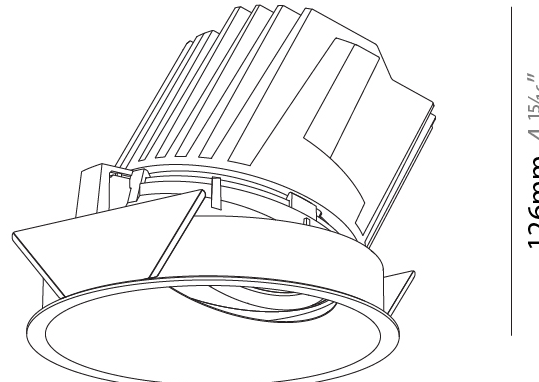

OPTICAL

Reflector°: 10
 Adjustability: Fixed

RATINGS AND CERTIFICATIONS

Certified By: Certified for North American Standards
 IP rating: IP20

126mm 4 15/16"

Ø 125mm 4 15/16"
 Ø 139mm 5 1/2"

BIONIQ ROUND WALLWASH RECESSED